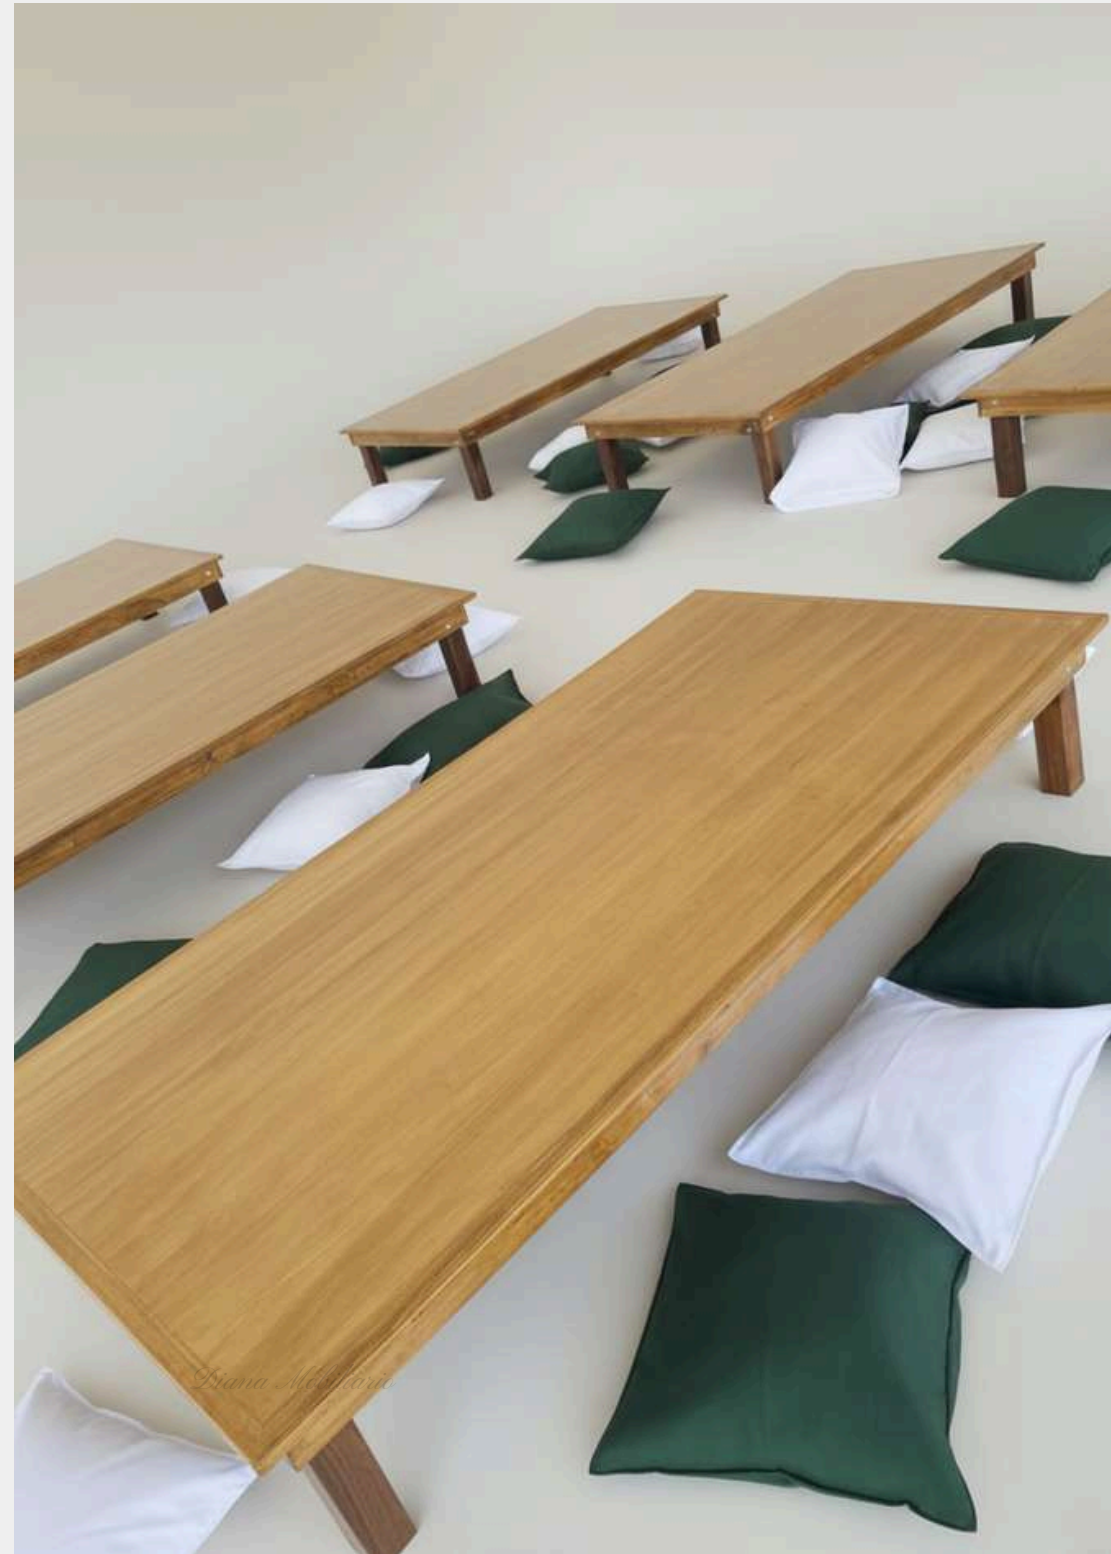

MESA PICNIC NOGAL 2.20X1.10

MESA PICNIC ROBLE
2.20X1.10