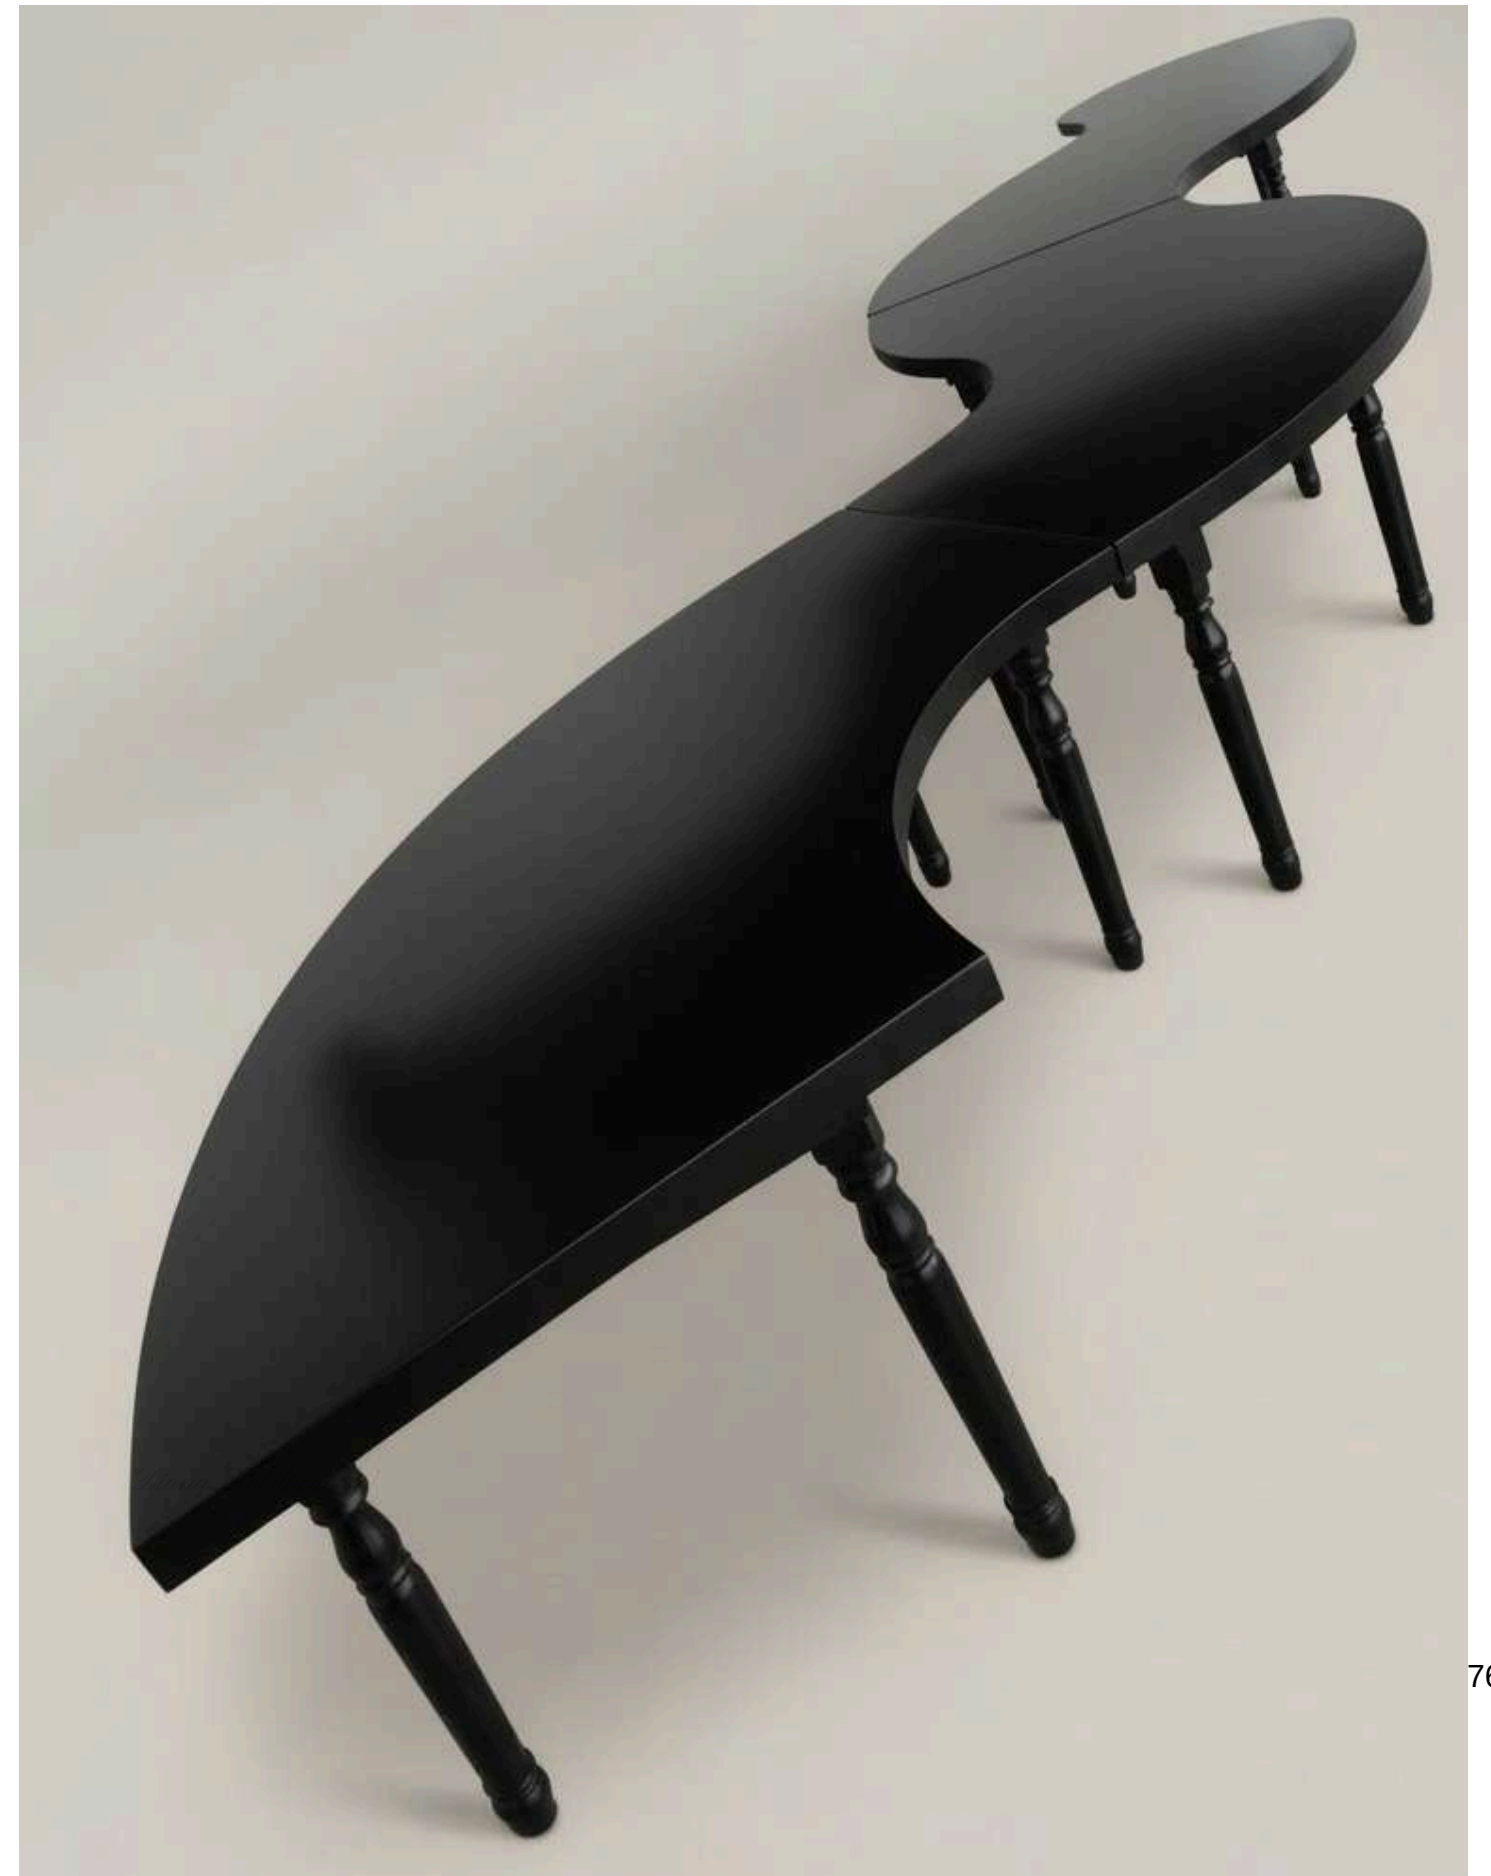

MESA MEDIA LUNA NEGRA
2.44X1.10X96